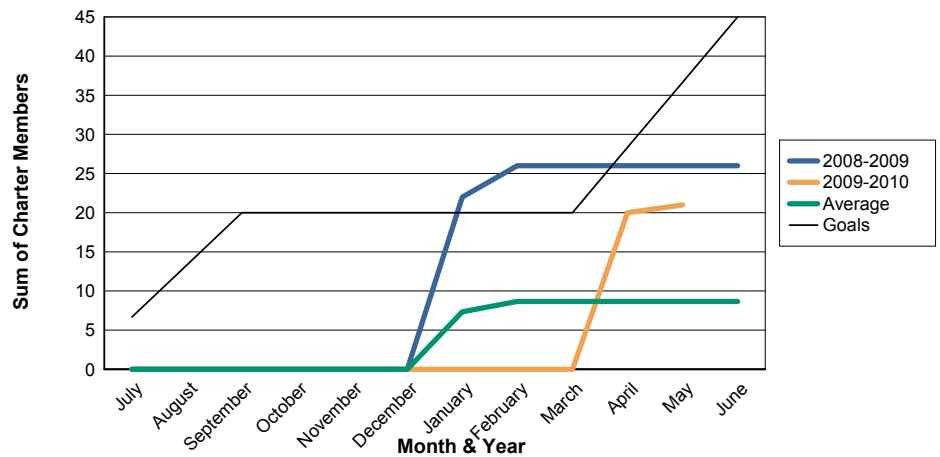

Sum of Charter Members/ Month & Year

For District 335 D