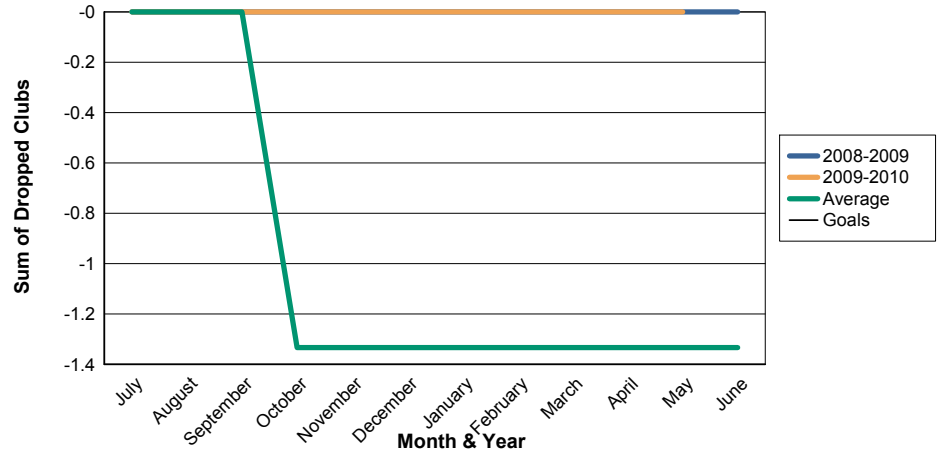

3 Year Comparisons for GMT Constitutional Area 5

By GMT District

As of May 2010

Sum of New Clubs/ Month & Year

For District 335 D

Sum of Dropped Clubs/ Month & Year

For District 335 D

Sum of Net Clubs/ Month & Year