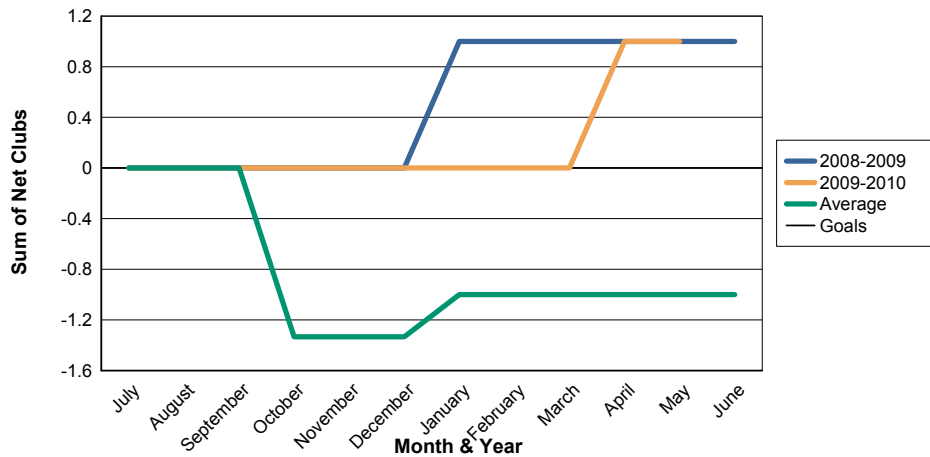

Sum of Net Clubs/ Month & Year

For District 335 D