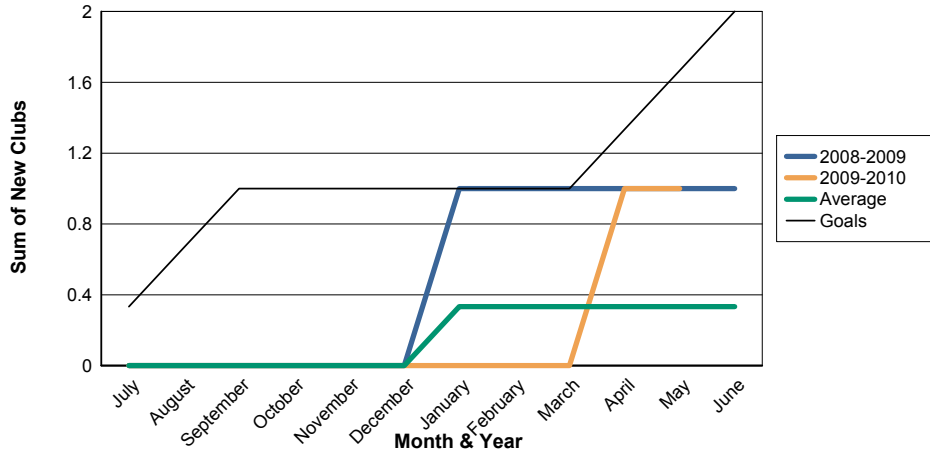

3 Year Comparisons for GMT Constitutional Area 5

By GMT District

As of May 2010

Sum of New Clubs/ Month & Year

For District 335 D

Sum of Dropped Clubs/ Month & Year

For District 335 D

Sum of Net Clubs/ Month & Year