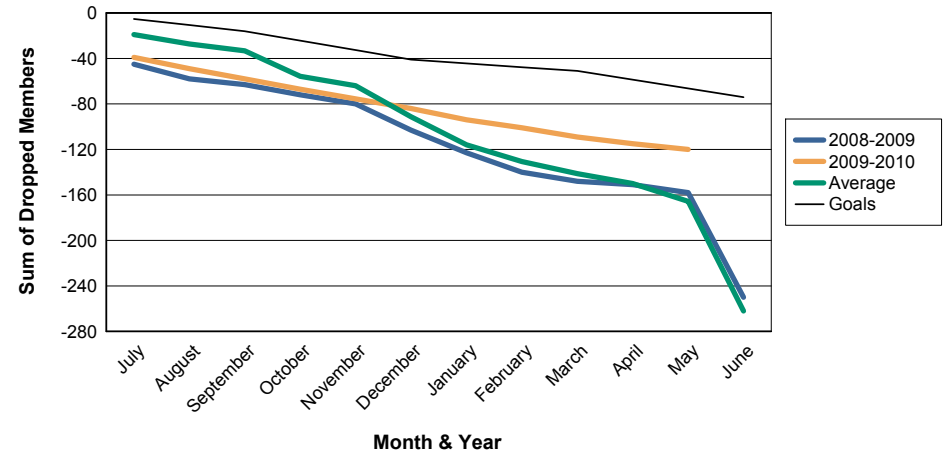

Sum of Dropped Members/ Month & Year

For District 335 D