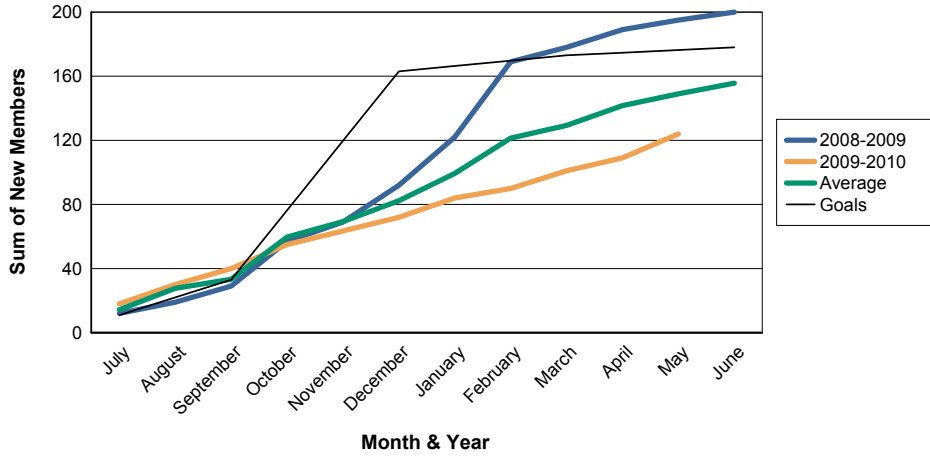

For District 335 D

Sum of Charter Members/ Month & Year

For District 335 D

3 Year Comparisons for GMT Constitutional Area 5

By GMT District

As of May 2010

Sum of New Members/ Month & Year

For District 335 D